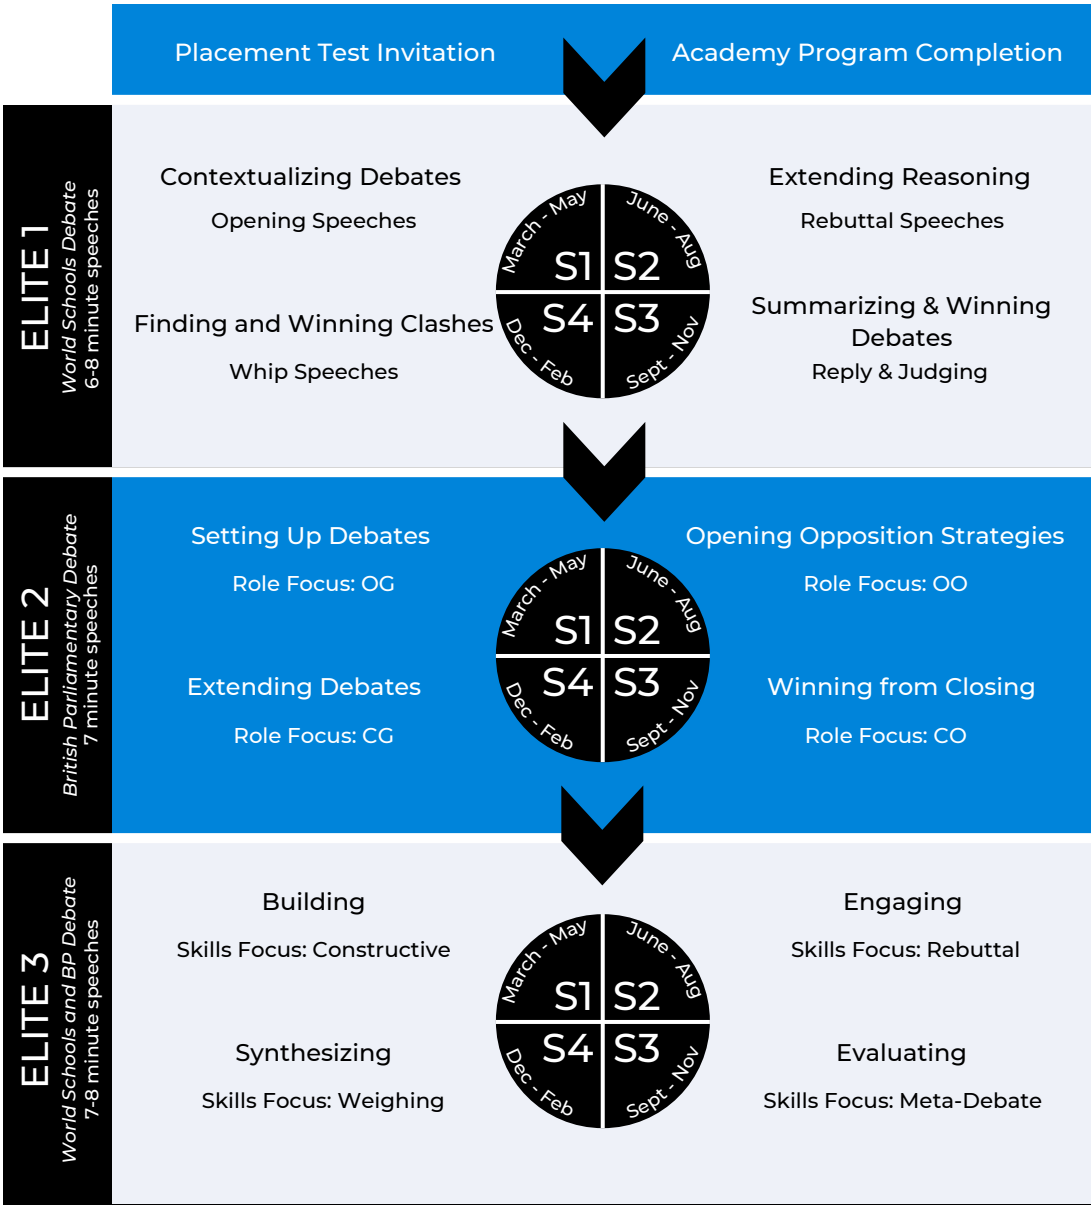

ELITE PROGRAM PROGRESSION

ALL ELITE STUDENTS HAVE ACHIEVED
UNMATCHED SUCCESS
AT GLOBAL DEBATE COMPETITIONS